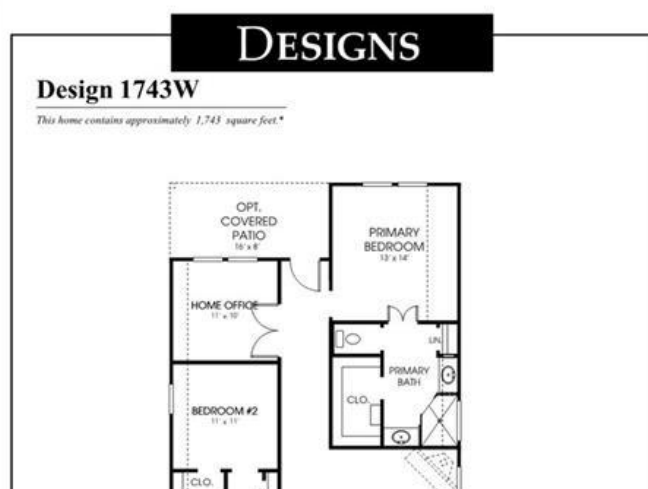

$392,900 - 14187 Blind Bandit Creek, San Antonio

MLS® #446766

$392,900

3 Bedroom, 2.00 Bathroom, 1,743 sqft
Residential on 0.01 Acres

Kallison Ranch, San Antonio, Texas

PERRY HOME NEW CONSTRUCTION!

Built in 2021

Essential Information

MLS® #	446766
Price	$392,900
Bedrooms	3
Bathrooms	2.00
Full Baths	2
Square Footage	1,743
Acres	0.01
Year Built	2021
Type	Residential
Sub-Type	Single Family
Style	Traditional
Status	Pending

Community Information

Address	14187 Blind Bandit Creek
Subdivision	Kallison Ranch
City	San Antonio
County	Bexar
State	Texas
Zip Code	78254

Amenities

Utilities	Cable Available, High Speed Internet Available
Features	Playground, Park, Trails/Paths, Community Pool, Curbs, Sidewalks