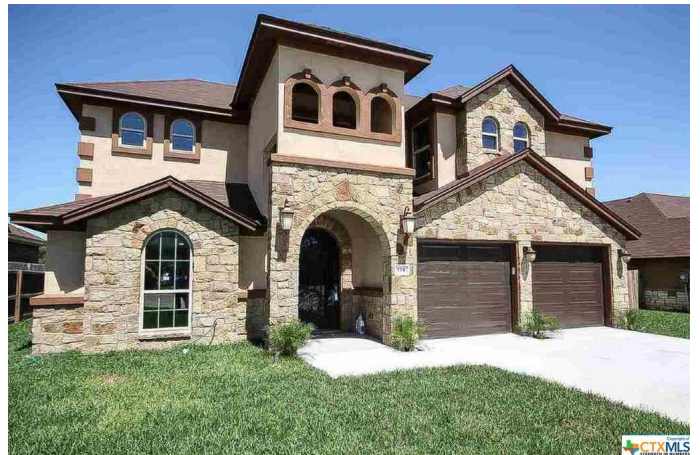

$259,000 - 134 Gehler Circle, Nolanville

MLS® #388659

$259,000

4 Bedroom, 3.00 Bathroom, 2,557 sqft
Residential on 0.31 Acres

Heights Country Estates Ph, Nolanville, Texas

4 bedroom 2 and 1/2 bath secluded Nolanville Home with Granite counter-tops, High ceilings, stamped concrete flooring, floor to ceiling windows in the living area, spacious rooms, dual vanity master with soaking tub and walk-through shower. Turnkey home with no back neighbors. Call your realtor today!

Built in 2014

Essential Information

MLS® #	388659
Price	$259,000
Bedrooms	4
Bathrooms	3.00
Full Baths	2
Half Baths	1
Square Footage	2,557
Acres	0.31
Year Built	2014
Type	Residential
Sub-Type	Single Family
Style	Contemporary/Modern
Status	Active

Community Information

Address	134 Gehler Circle
Subdivision	Heights Country Estates Ph
City	Nolanville
County	Bell